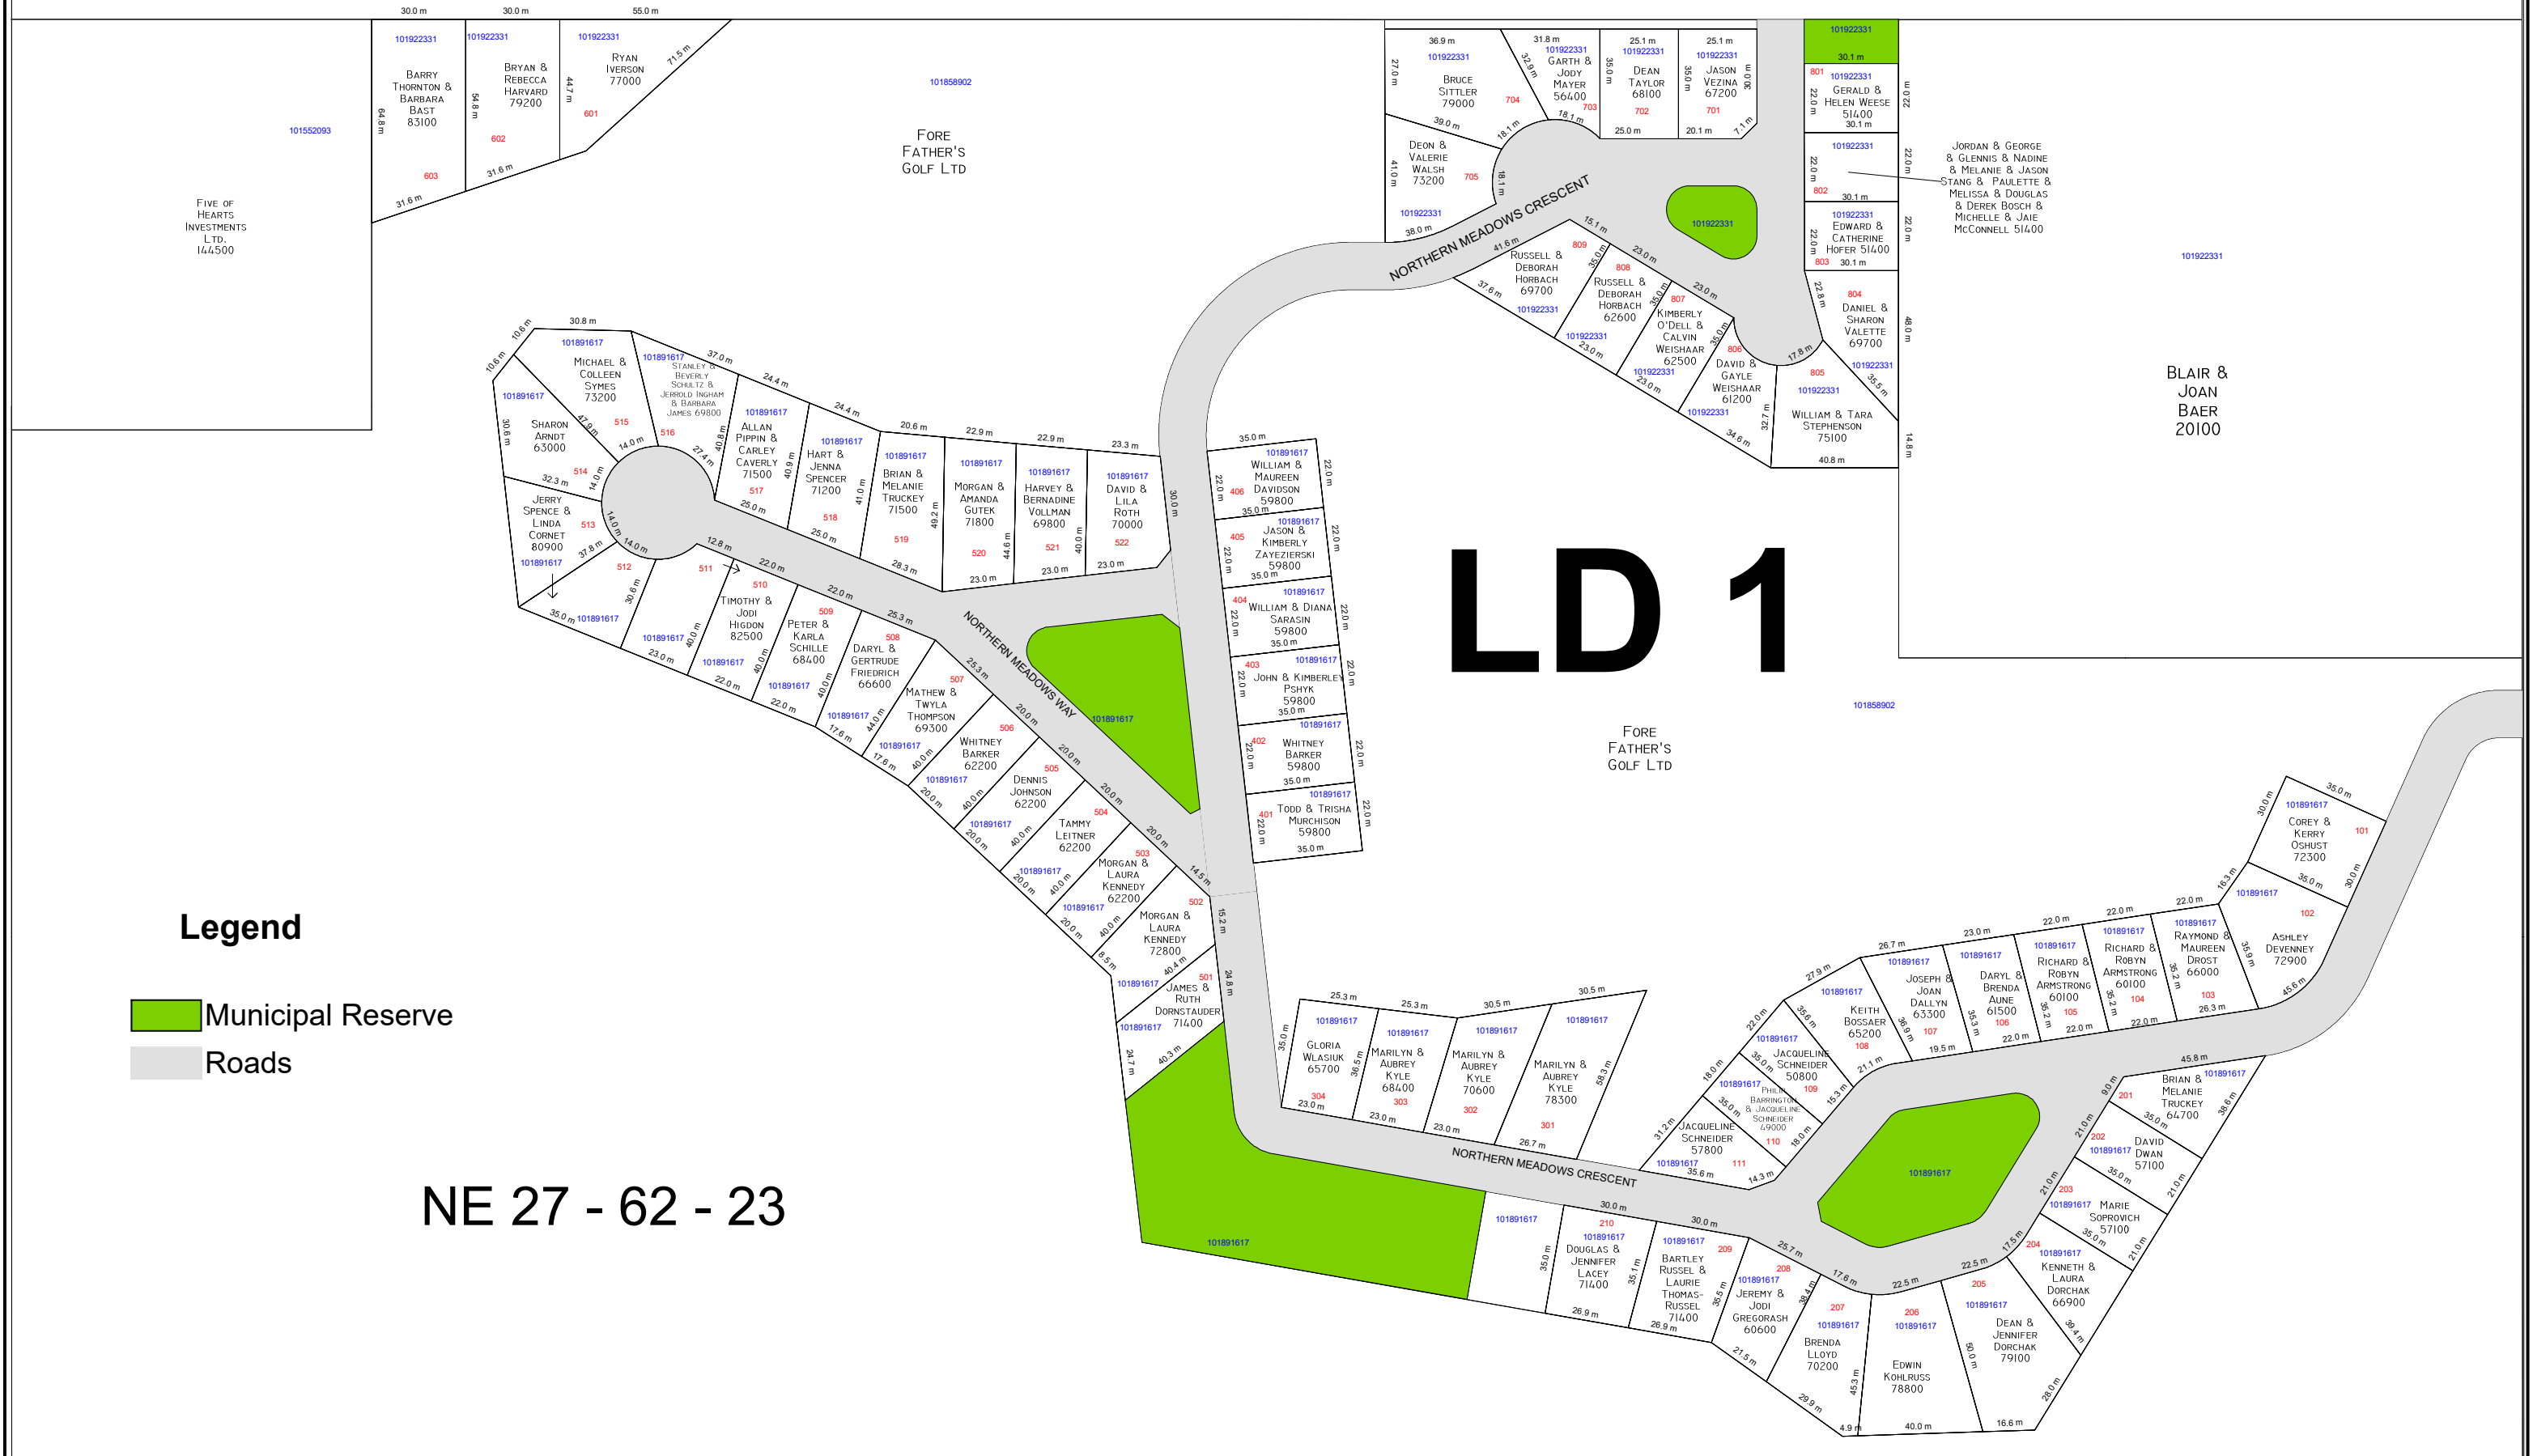

# Northern Meadows

## Legend

- Municipal Reserve
- Roads

NE 27 - 62 - 23

# Northern Meadows SE 27 62 23

LD 1