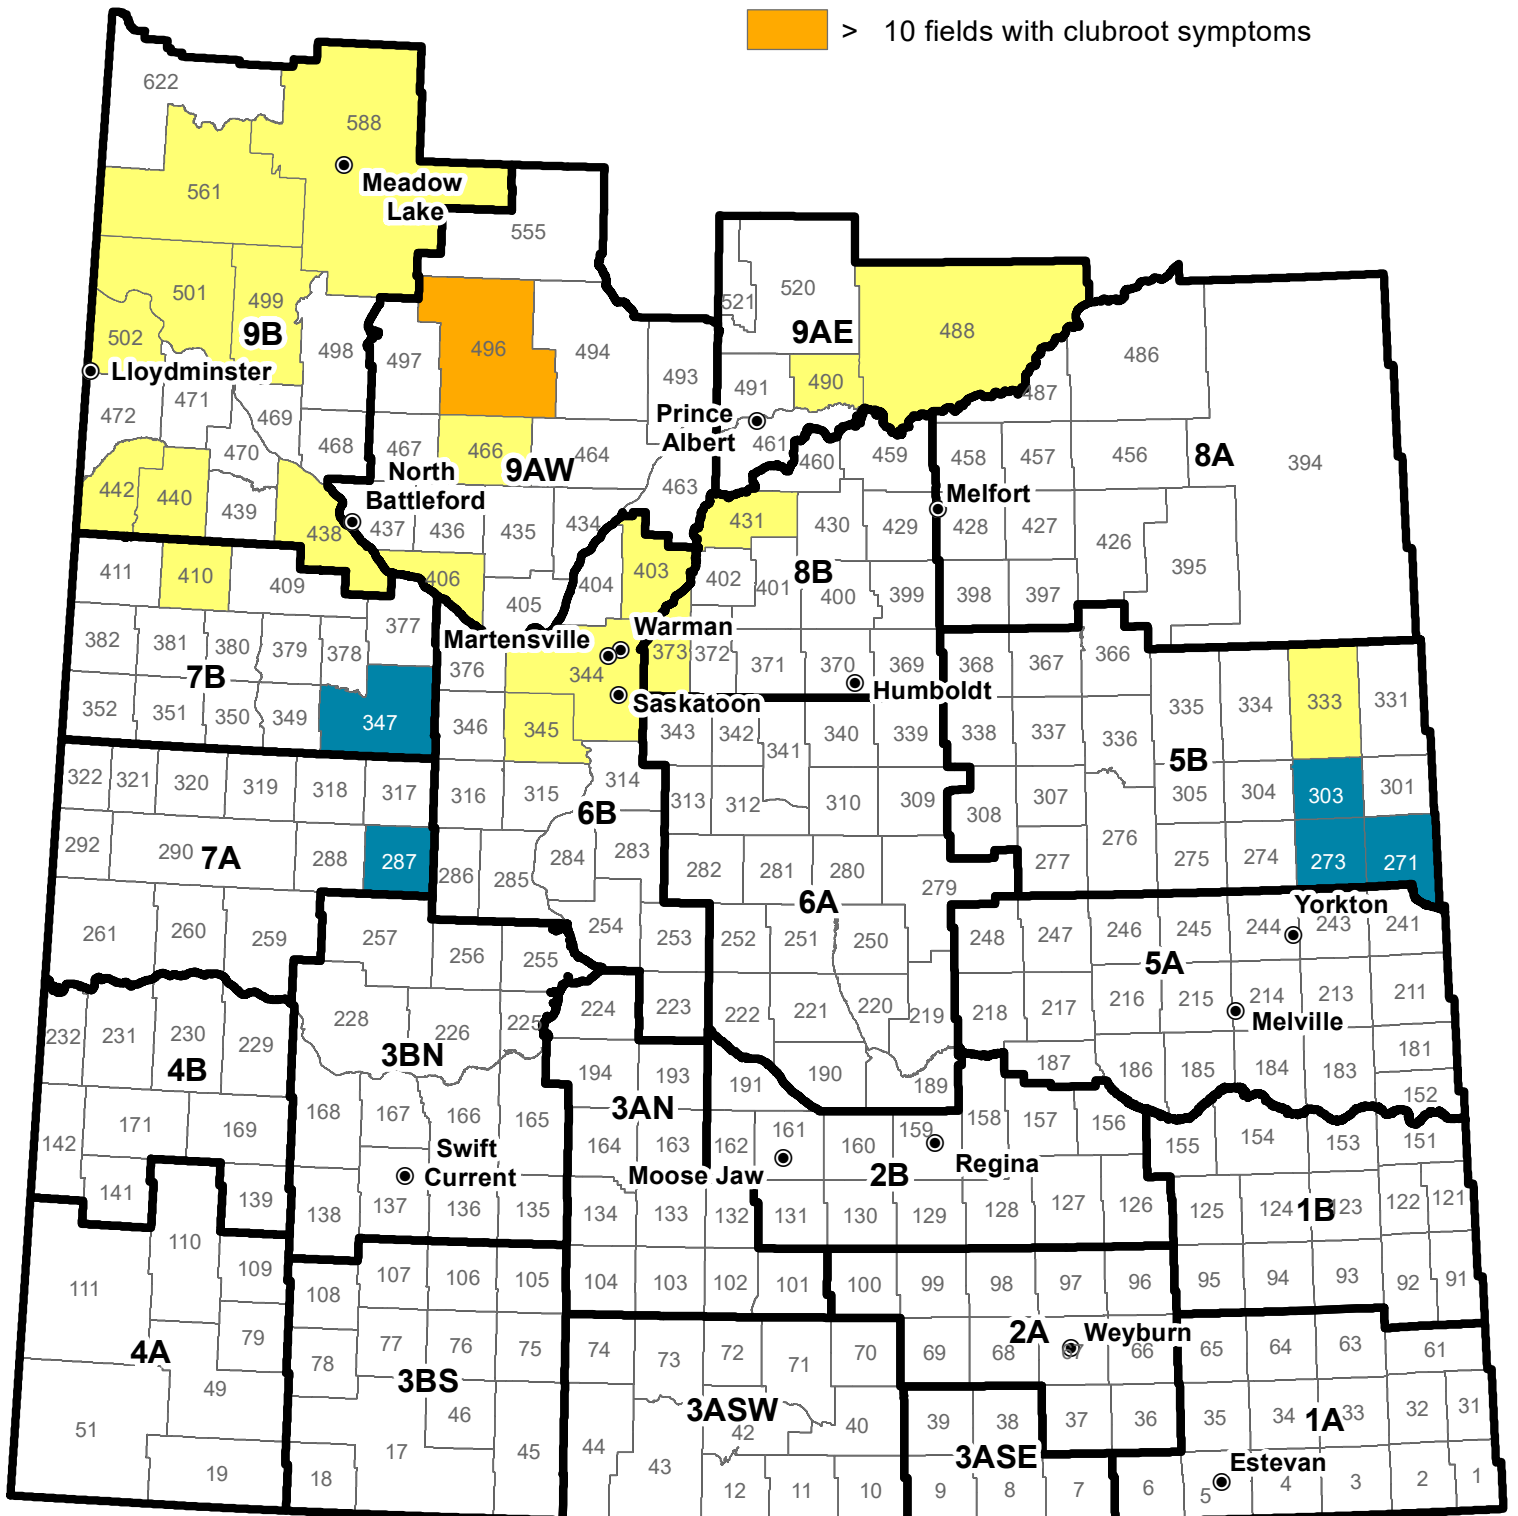

Clubroot Distribution in Saskatchewan (cumulative testing 2008 to 2019)

Data Source:
Clubroot Survey - Crops and Irrigation Branch